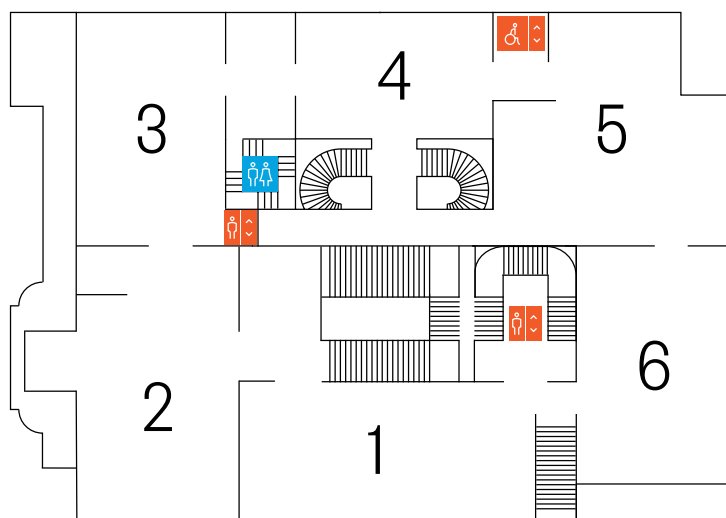

thebritishacademy.ac.uk

@BritishAcademy_

 **The
British
Academy**

Map

G

- 1 No.10 Entrance/Lobby
- 2 Waiting Area
- 3 The Sir Victor Blank Room
- 4 The Weston Room
- 5 The Lee Library
- 6 The Reading Room
- 7 The No.11 Lobby
- 8 Exit

	Lift		Male toilet		Unisex toilets		Water fountain		Quiet room
	Accessible lift		Female toilet		Accessible toilet		Cloakroom		

1

- 1 The Barnard Room
- 2 The Council Room
- 3 The Music Room
- 4 Gallery
- 5 The Beatrice Webb Room
- 6 The Radhakrishnan Room

LG

- 1 The SHAPE Room
- 2 The Wohl Gallery
- 3 The Lecture Room
- Cloakroom

M

- Quiet Room