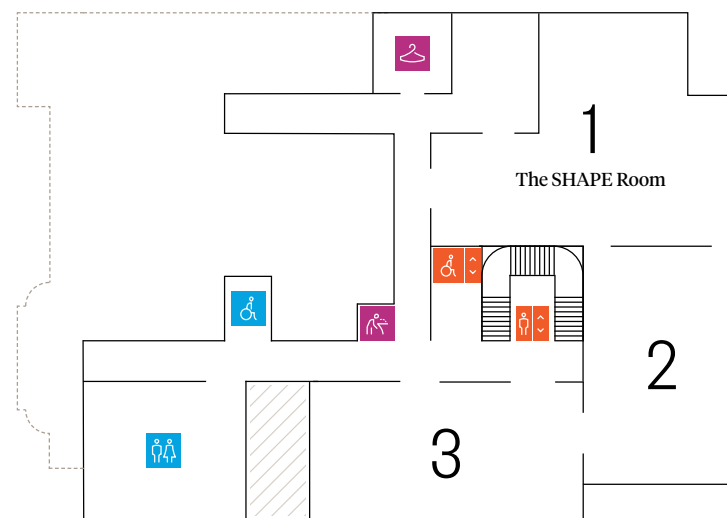

thebritishacademy.ac.uk

@BritishAcademy_

 **The
British
Academy**

Map

G

- 1 No.10 Entrance/Lobby
- 2 Waiting Area
- 3 The Sir Victor Blank Room
- 4 The Weston Room
- 5 The Lee Library
- 6 The Reading Room
- 7 The No.11 Lobby
- 8 Exit

	Lift		Male toilet		Unisex toilets		Water fountain		Quiet room
	Accessible lift		Female toilet		Accessible toilet		Cloakroom		

1

- 1 The Barnard Room
- 2 The Council Room
- 3 The Music Room
- 4 Gallery
- 5 The Beatrice Webb Room
- 6 The Radhakrishnan Room

LG

- 1 The SHAPE Room
- 2 The Wohl Gallery
- 3 The Lecture Room
- Cloakroom

M

- Quiet Room