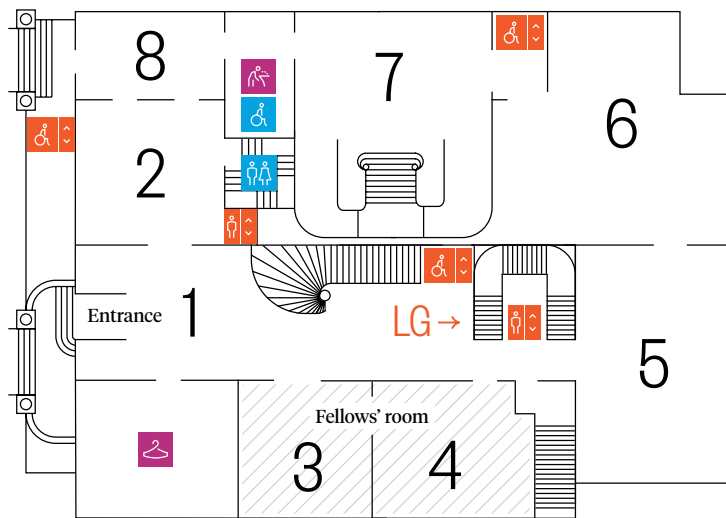

thebritishacademy.ac.uk

@BritishAcademy_

 **The
British
Academy**

Map

G

- 1 No.10 Entrance/Lobby
- 2 Waiting Area
- 3 The Sir Victor Blank Room
- 4 The Weston Room
- 5 The Lee Library
- 6 The Reading Room
- 7 The No.11 Lobby
- 8 Exit

	Lift		Male toilet		Unisex toilets		Water fountain		Quiet room
	Accessible lift		Female toilet		Accessible toilet		Cloakroom		

1

- 1 The Barnard Room
- 2 The Council Room
- 3 The Music Room
- 4 Gallery
- 5 The Beatrice Webb Room
- 6 The Radhakrishnan Room

LG

- 1 The SHAPE Room
- 2 The Wohl Gallery
- 3 The Lecture Room
- Cloakroom

M

- Quiet Room